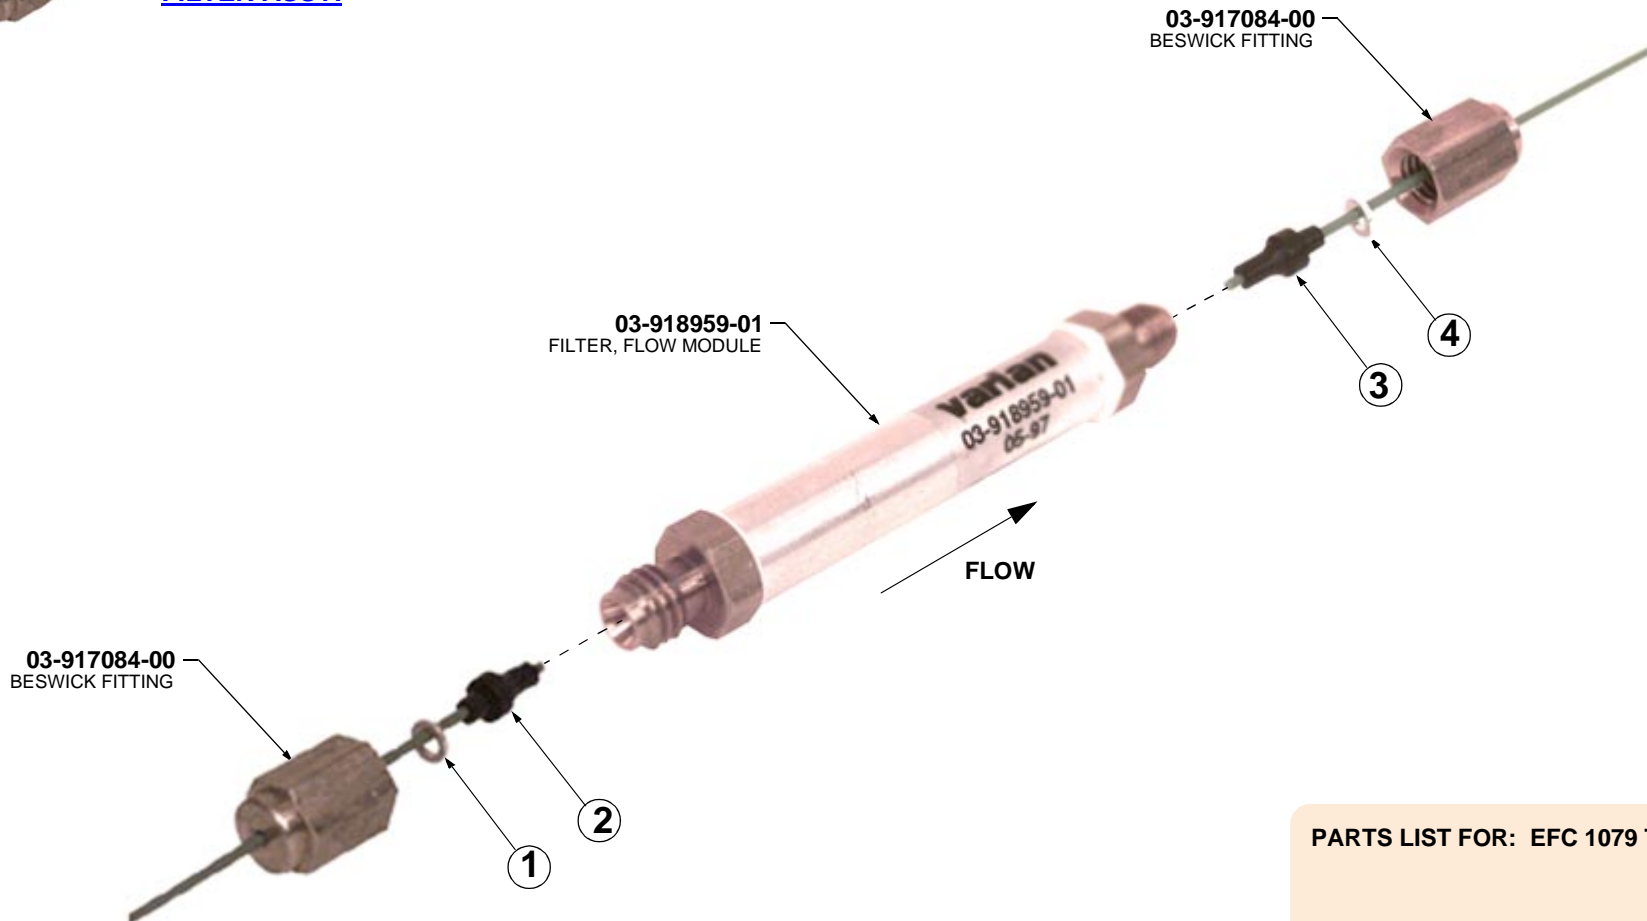

FILTER SUB-ASSEMBLY

FILTER ASSY.

PARTS LIST FOR: EFC 1079 TYPES I, III, IV, V

①	④	03-917157-00 WASHER, VITON FERRULE
②	③	03-917142-00 FERRULE, VITON